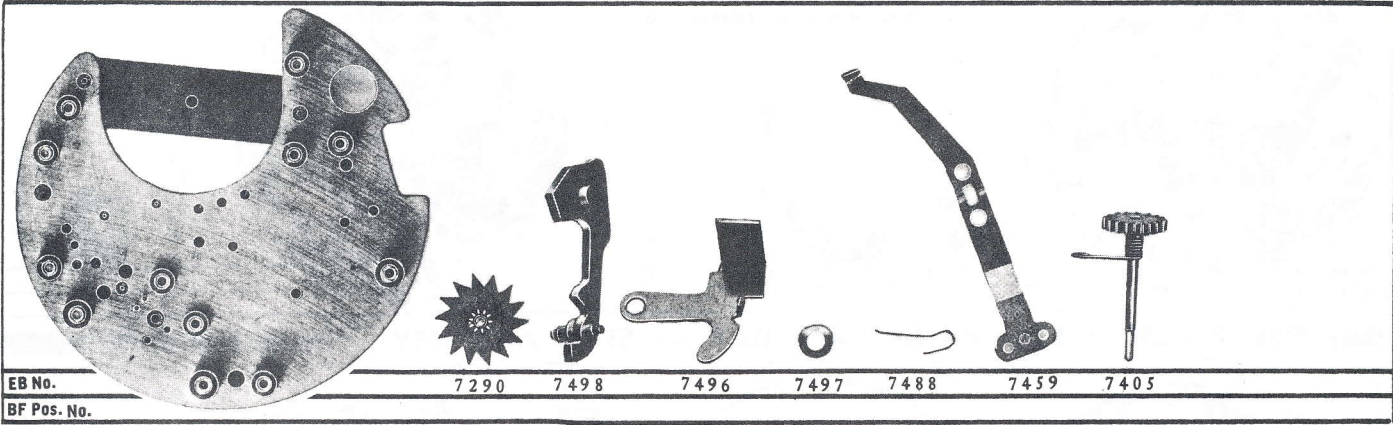

19L. LOOPING 50/51 8 DAY — ALARM — KEY WIND

7418 7426 7436
X1366 X1367 X1368

EB No.
BF Pos. No.

420	403/1	5403/1	57197	7290	7298	7496	7459	7288	7291	7405
420/345	401/466	5420/475	X1370	X1371	X1372	X1373	X1374			

Bestfit Material Instant Guide

CLOCK

24L. LOOPING 62/63 — 1 DAY — ALARM — KEY WIND

24L. LOOPING 65 — 1 DAY — ALARM — KEY WIND — PIN LEVER

For All Parts Other Than Escapement Use LOOPING 62/63